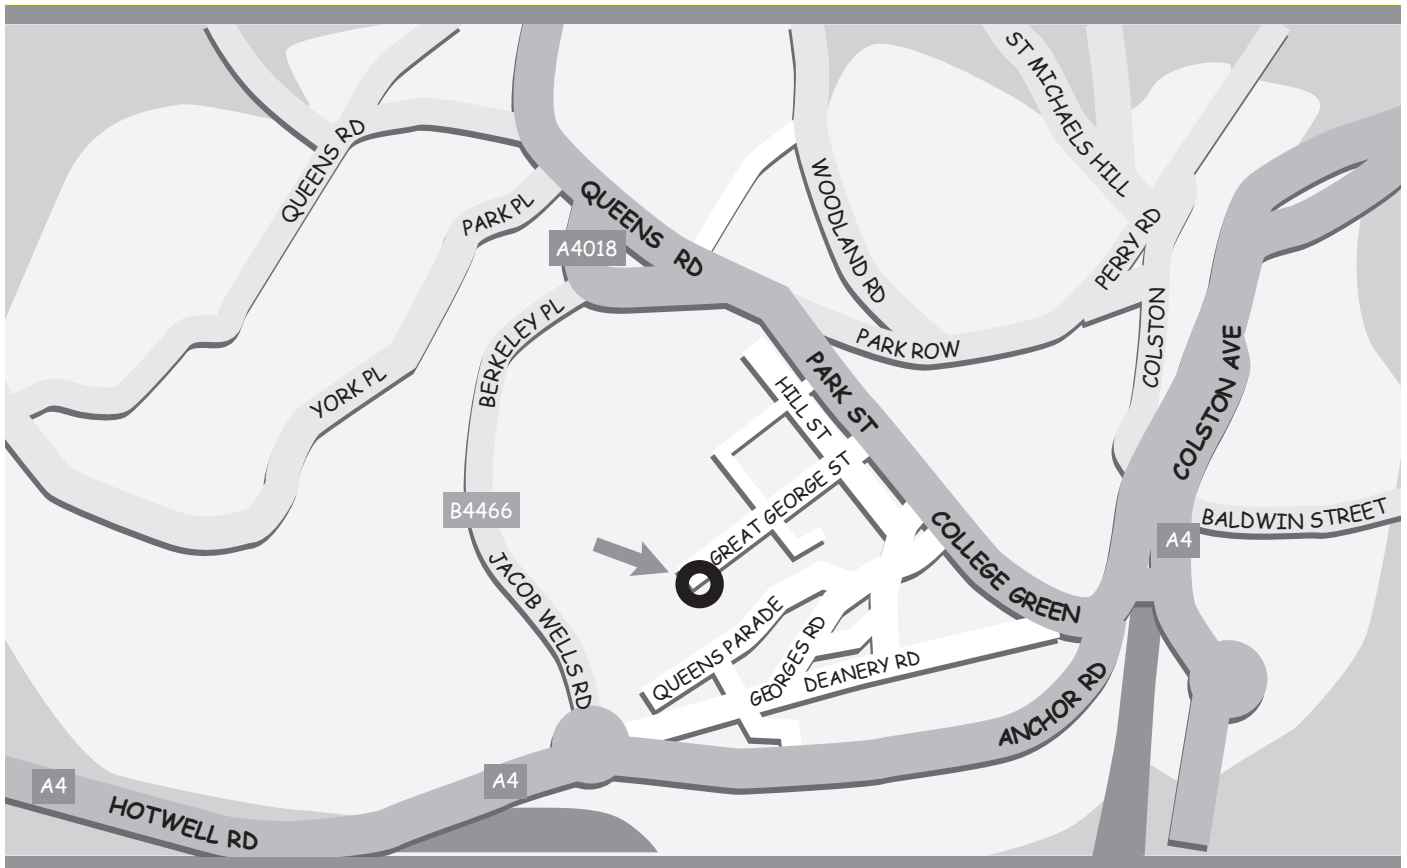

SUTTON SPECIALISTS RISKS LTD
31 GREAT GEORGE ST
BRISTOL BS1 5QD
TEL: 0117 930 0100 FAX: 0117 927 9200
WWW.SSRIB.CO.UK
E-MAIL: INFO@SSRIB.CO.UK

FROM M4

Leave M4 @ junction 19 for M32, follow M32 to end
Turn right, stay in the left lane to roundabout and take the first exit
Get into right lane and stay in that lane
Follow road as it crosses the centre, move into right hand lane
Follow road uphill into Park Street
Great George Street is 2nd left.

FROM M5

Leave M5 @ junction 17, take 2nd exit, signed Bristol, Clifton & Bristol Zoo
Follow road, straight over at roundabout
Follow road round to right, then back down hill and through 3 sets of traffic lights
Straight on up hill, at brow of hill, BMW and Porsche Garage on left, bare right,
follow road past Badminton Girls School
Straight over next 2 roundabouts, past BBC building on your left
Come to a one-way system, keep in right hand lane.
As you reach the City Museum, take right hand fork at traffic lights, into Park Street
Great George Street is the 2nd turning on the right.